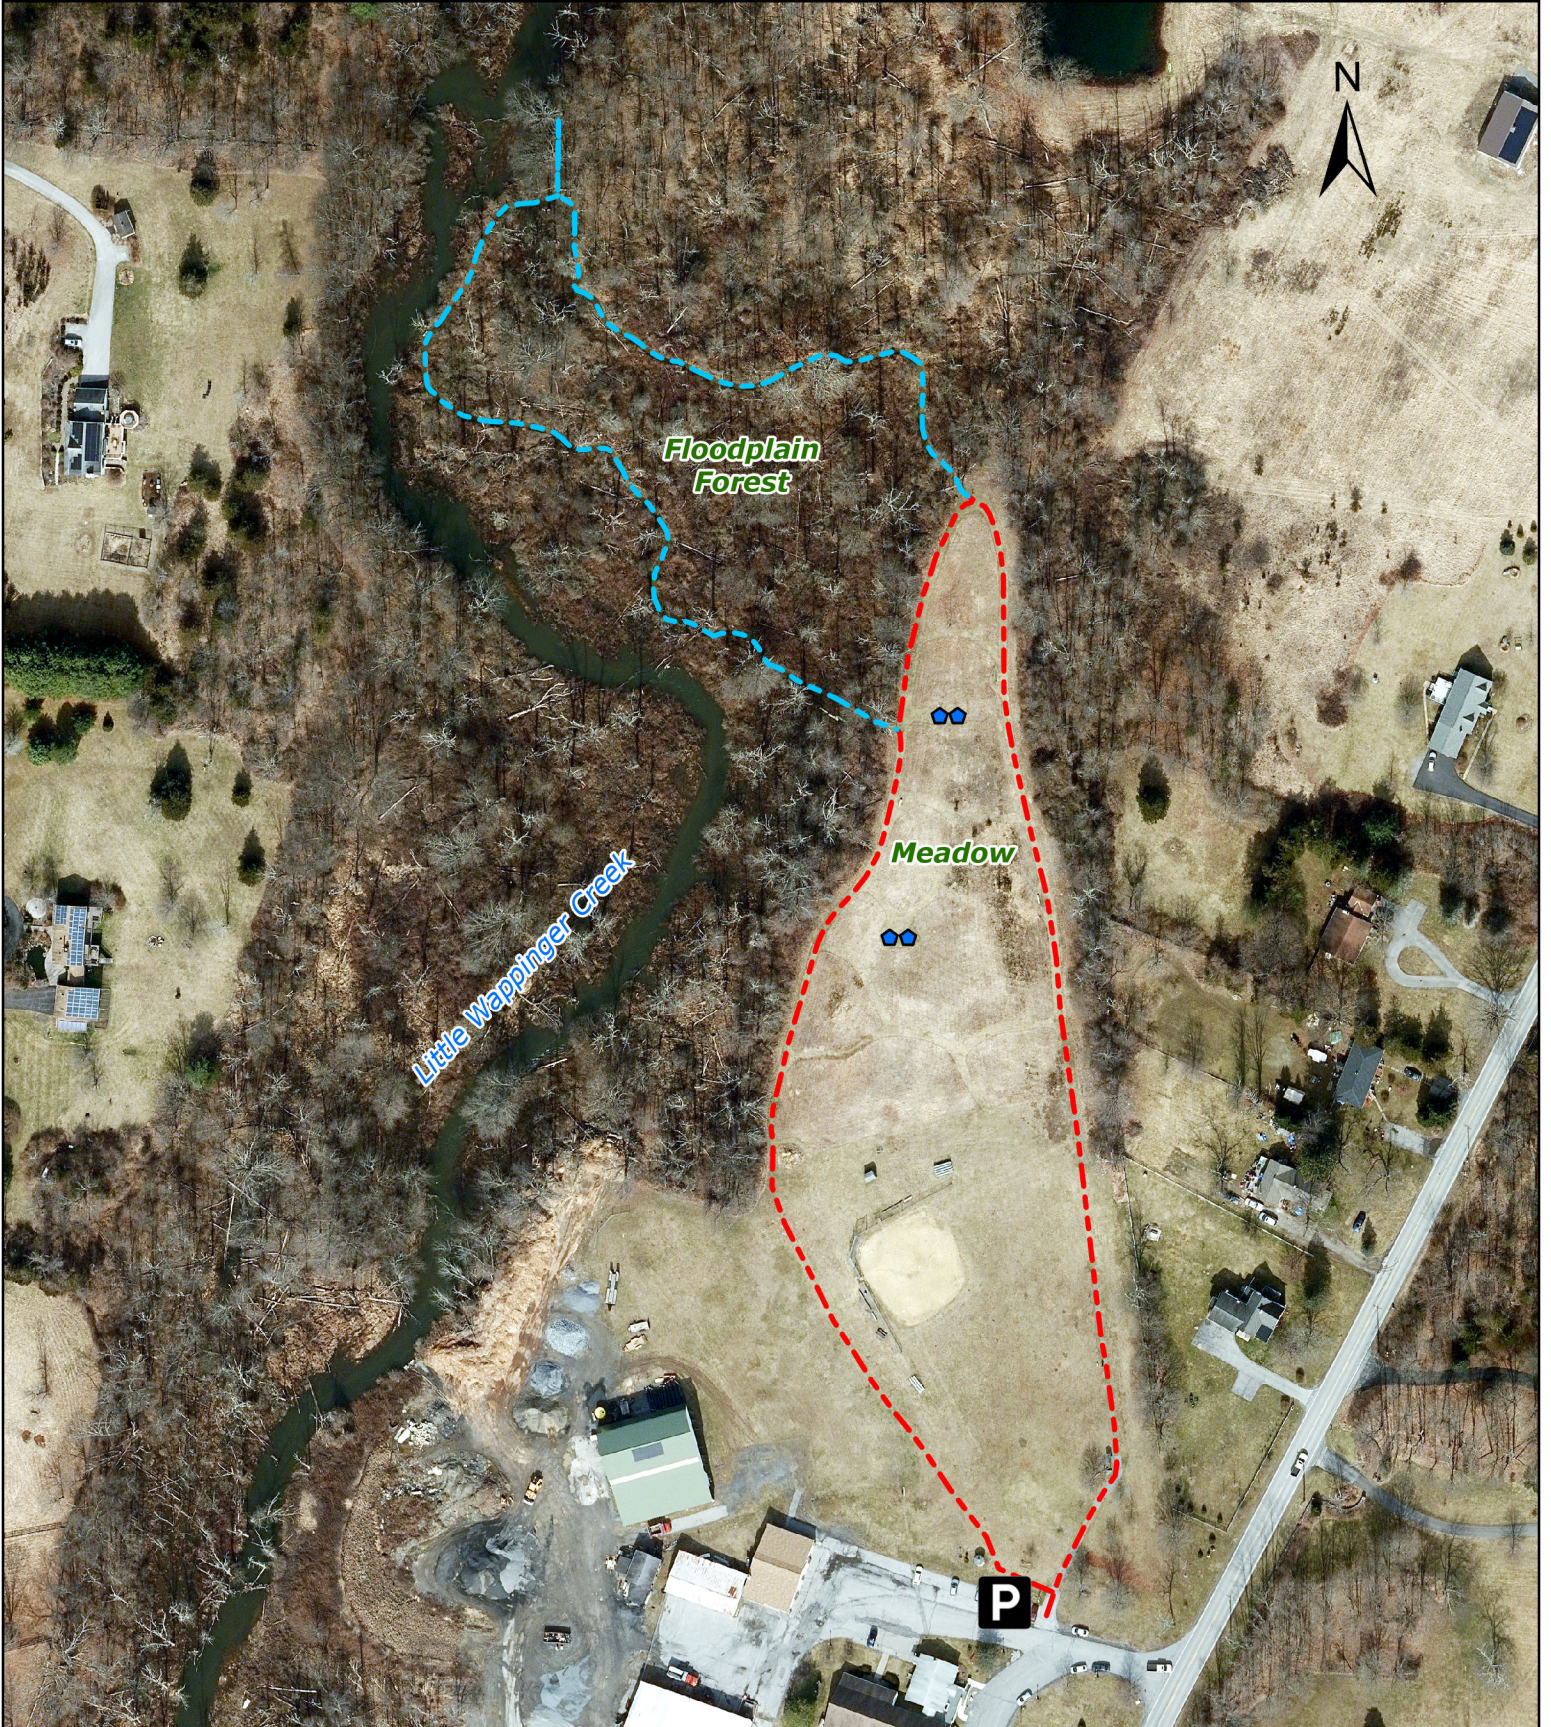

# Norene Coller Nature Trail

Town of Clinton, Dutchess County, NY

-  Meadow Loop
-  Stream Loop
-  Bluebird Box

Map created by:  
Sean Carroll  
Dutchess Land Conservancy  
October 2025